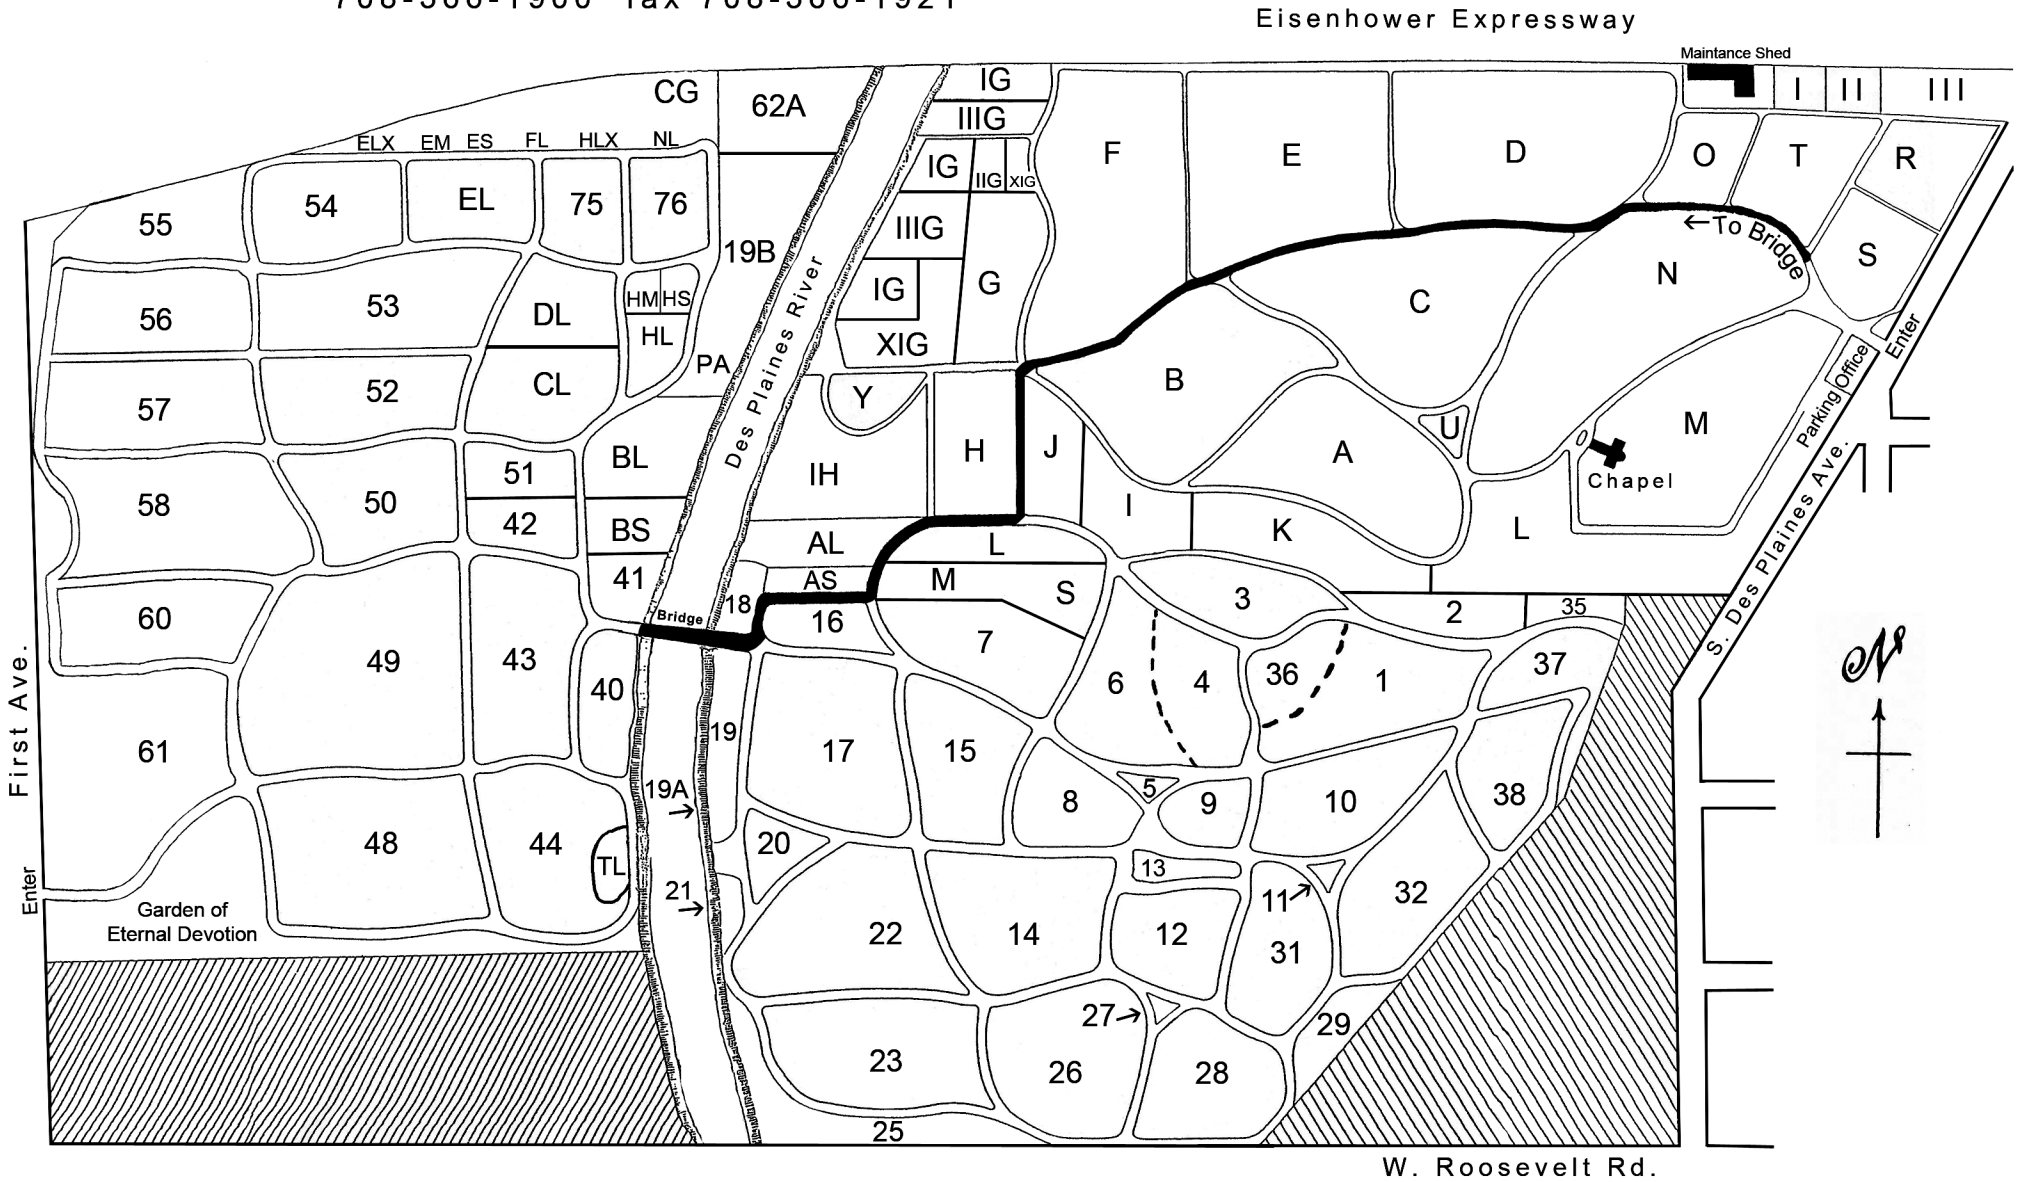

# Forest Home

Cemetery Company of Chicago

863 S. Des Plaines Ave. Forest Park, Illinois 60130

708-366-1900 fax 708-366-1921

For more information on the cemetery visit:  
[www.ForestHomeCemeteryOverview.com](http://www.ForestHomeCemeteryOverview.com)

Name: \_\_\_\_\_

Lot: \_\_\_\_\_

Section: \_\_\_\_\_